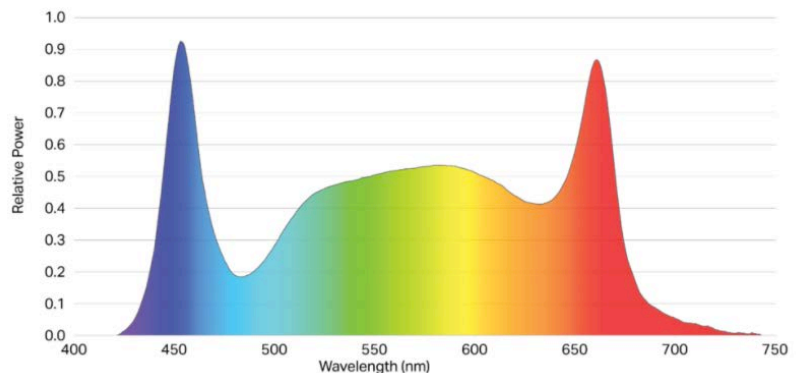

INDOOR, OPEN-BED CROP PRODUCTION

PREMIUM PAR OUTPUT AND PAR EFFICACY

The high-performance and energy-efficient BIOS Icarus Gi2 LED grow lights deliver the agricultural industry's highest PAR output and photon efficacy in a truly industrial-grade LED grow light fixture.

SCIENTIFICALLY ENGINEERED SPECTRUM TO MAXIMIZE PHOTOSYNTHESIS & GROWTH

Fixture Wattage: **640 Watts**

Voltage: **100-277VAC & 277-480VAC**

Photosynthetic Photon Flux ($\mu\text{mol PAR/s}$): **1359 $\mu\text{mol/s}$**

PAR Photon Efficacy ($\mu\text{mol PAR/J}$): **2.12 $\mu\text{mol/J}$**

Ingress Protection: **UL Listed for Wet Locations**

Warranty: **5 Year Limited**

* Performance tolerances (+/- 5%)

SPECIFICATIONS*

Input Power	640 W
PPF	1370 $\mu\text{mol/s}$
Input Voltage	Autosensing 90-305 VAC, 249-528 VAC
Thermal Management	Passive
Mounting Technique	Y-fit Gripple Hangers
Typical PPFD	800-900 $\mu\text{mol/s-m}^2$ for 4'X4' canopy
Light Distribution	110 °
Ambient Temperature	45-95 °F (7-40 °C)
Fixture Size / Weight US	33" L x 28 "W x 2.25" H 40 lb
Fixture Size / Weight M	83.8cm L x 71.1cm W x 5.7cm H 18 kg