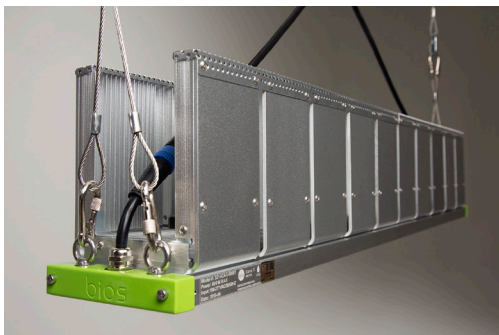

## Icarus<sup>®</sup> Ti2

SPECTRALLY OPTIMIZED  
EASY-TO-INSTALL  
Energy Efficient

### Exceptional PAR Output and PAR Efficacy

BIOS Icarus Ti2 LED grow lights offer maximum light output in a minimal footprint and durable form factor to boost crop production for greenhouse or indoor top light growing environments.

### Features and Benefits

- + Fully assembled, industrial grade construction and durability.
- + Optimized broad spectrum, dimmable light for all phases of plant growth and production.
- + Remote 685W power supply (LED driver) for ease of installation.
- + Unique heat pipe thermal design allows for passive cooling, eliminating fans, moving parts, and noise.