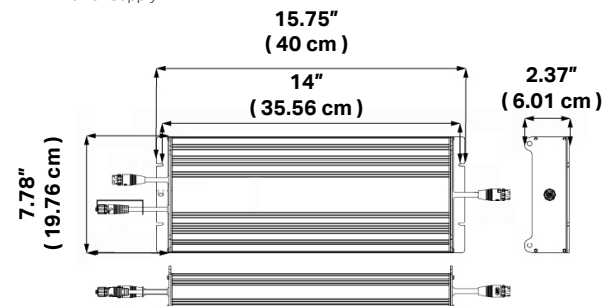

## Fixture Specifications

<b>APPLICATIONS</b>	Greenhouse Supplemental Lighting   Indoor Top Light
<b>INPUT VOLTAGE</b>	200-480VAC
<b>FIXTURE SIZE / WEIGHT US</b>	44.25"L x 4.88"W x 6.75"H   23 lbs
<b>FIXTURE SIZE / WEIGHT M</b>	112.4 cm L x 12.4 cm W x 17.1 cm H   10.4 kg
<b>POWER SUPPLY WEIGHT US</b>	11.02"L x 5.67"W x 1.91"H   8.6lbs
<b>POWER SUPPLY WEIGHT M</b>	28.0 cm L x 14.4 cm W x 44.9 cm H   3.9kg
<b>DIMMING SOURCE CURRENT</b>	100uA (typical)
<b>DIMMING PROTOCOL</b>	0-10V I Dims to Off Linearly
<b>HOUSING AND FINISH</b>	Anodized clear
<b>MOUNTING TECHNIQUE</b>	Y-ft Gripple Hangers
<b>MOUNTING HEIGHT</b>	36"-96" Above Plant Canopy
<b>SPECTRUM</b>	Photosynthetically Optimized Broad Spectrum
<b>CERTIFICATIONS</b>	UL8800, RoHS, FCC, DLC
<b>FIXTURE WATTAGE</b>	685 W
<b>POWER FACTOR</b>	> 95%
<b>PPF</b>	1750 µmol/s
<b>PAR EFFICACY</b>	2.6 µmol/J
<b>THERMAL MANAGEMENT</b>	Passive heat pipe thermal management
<b>WARRANTY</b>	5 Year Standard Limited
<b>LIGHT DISTRIBUTION</b>	115 °
<b>AMBIENT TEMP. RANGE</b>	41°F-104°F (5°C-40°C)
<b>INGRESS PROTECTION</b>	IP66
<b>PROJECTED LIFETIME</b>	L90: > 56000 hrs

## Product Accessories

DC Extension Cable 2.5 Meter  
AC Extension Cable 2.5 Meter  
NEMA Plugs:

5-15P, 6-15P, L6-15P, L6-20P, L7-15P, L7-20P

## Product Dimensions

Fixture

Power Supply

Cables