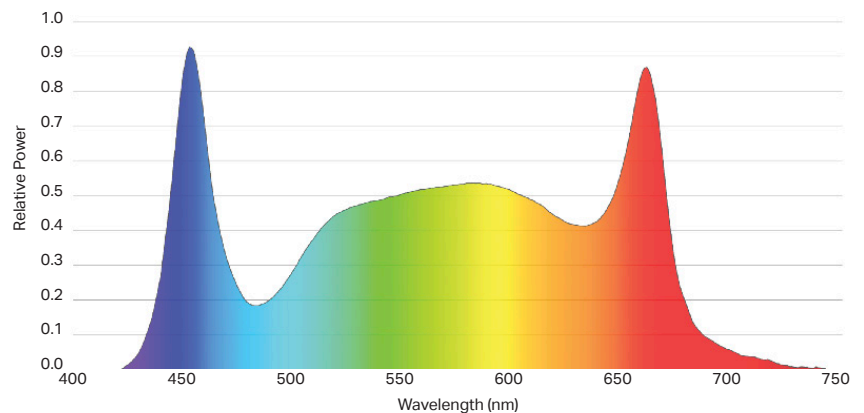

Scientifically Engineered Spectrum Maximizes Photosynthesis and Growth

Performance Summary

- + Fixture Wattage: 685Watts
- + Voltage: 200-480VAC
- + Photosynthetic Photon Flux: 1750 $\mu\text{mol/s}$
- + PAR Photon Efficacy ($\mu\text{mol PAR/J}$): 2.6 $\mu\text{mol/J}$
- + Ingress Protection: IP66
- + Warranty: 5 Year Limited