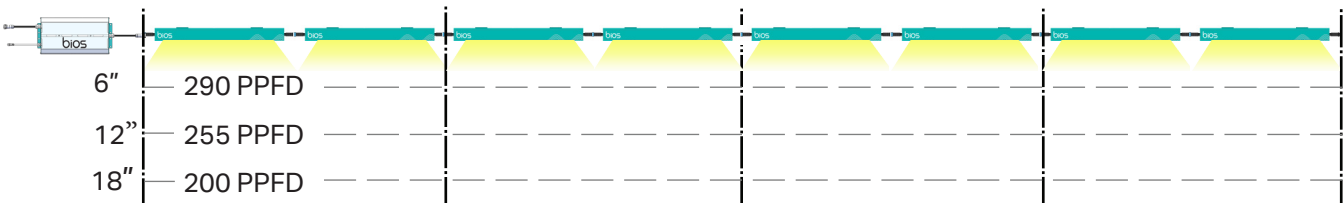

Icarus™ LLi

8 Units (4 - 4x4's)

FIXTURE WATTAGE	PPFD at 6"	PPFD at 12"	PPFD at 18"	Total Wattage	Kit Part Number
60	290	255	200	480	BPOLLi-000-KTL08C-1
75	360	310	250	600	BP-OLLi-000-KTL081-1
97	440	380	310	770	BP-OLLi-000-KTL083-1

8 Units (4 - 4x4's) 480W - 60W/Fixture

8 Units (4 - 4x4's) 600W - 75W/Fixture

8 Units (4 - 4x4's) 770W - 97.5 W/Fixture

10 Units (5 - 4x4's)

FIXTURE WATTAGE	PPFD at 6"	PPFD at 12"	PPFD at 18"	Total Wattage	Kit Part Number
60	290	255	200	600	BP-OLLi-000-KTL101-1
78	360	310	250	770	BP-OLLi-000-KTL103-1

10 Units (5 - 4x4's) 600W - 60W/Fixture

10 Units (5 - 4x4's) 770W - 78W/Fixture

12 Units (6 - 4x4's)

FIXTURE WATTAGE	PPFD at 6"	PPFD at 12"	PPFD at 18"	Total Wattage	Kit Part Number
65	290	255	200	770	BP-OLLi-000-KTL123-1