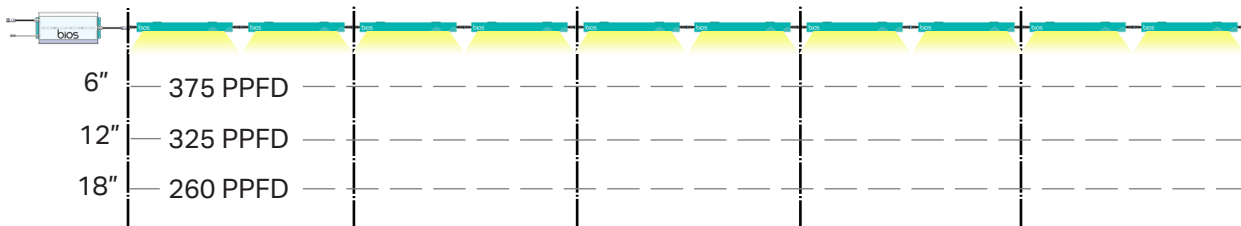

Icarus™ LLi

8 Units (4 - 4x4's)

FIXTURE WATTAGE	PPFD at 6"	PPFD at 12"	PPFD at 18"	Total Wattage	Kit Part Number
60	290	255	200	480	BPOLLi-000-KTL08C-1
75	360	310	250	600	BP-OLLi-000-KTL081-1
97	440	380	310	770	BP-OLLi-000-KTL083-1

8 Units (4 - 4x4's) 480W - 60W/Fixture

8 Units (4 - 4x4's) 600W - 75W/Fixture

8 Units (4 - 4x4's) 770W - 97.5 W/Fixture

10 Units (5 - 4x4's)

FIXTURE WATTAGE	PPFD at 6"	PPFD at 12"	PPFD at 18"	Total Wattage	Kit Part Number
60	290	255	200	600	BP-OLLi-000-KTL101-1
78	360	310	250	770	BP-OLLi-000-KTL103-1

10 Units (5 - 4x4's) 600W - 60W/Fixture

10 Units (5 - 4x4's) 770W - 78W/Fixture

12 Units (6 - 4x4's)

FIXTURE WATTAGE	PPFD at 6"	PPFD at 12"	PPFD at 18"	Total Wattage	Kit Part Number
65	290	255	200	770	BP-OLLi-000-KTL123-1