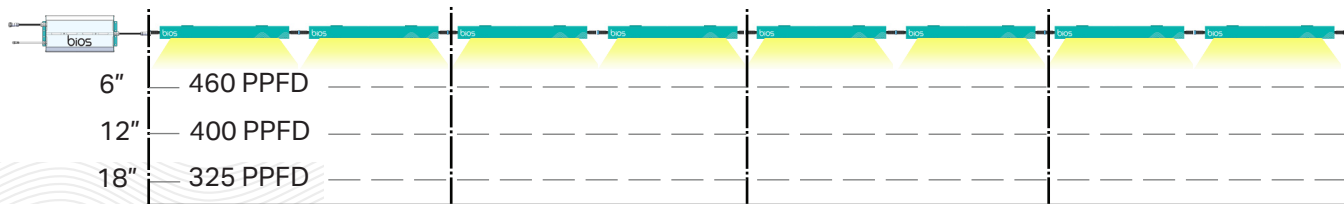

Icarus™ LLi

8 Units (4 - 4x4's)

FIXTURE WATTAGE	PPFD at 6"	PPFD at 12"	PPFD at 18"	Total Wattage	Kit Part Number
60	290	255	200	480	BPOLLi-000-KTL08C-1
75	360	310	250	600	BP-OLLi-000-KTL081-1
97	440	380	310	770	BP-OLLi-000-KTL083-1

8 Units (4 - 4x4's) 480W - 60W/Fixture

8 Units (4 - 4x4's) 600W - 75W/Fixture

8 Units (4 - 4x4's) 770W - 97.5 W/Fixture

10 Units (5 - 4x4's)

FIXTURE WATTAGE	PPFD at 6"	PPFD at 12"	PPFD at 18"	Total Wattage	Kit Part Number
60	290	255	200	600	BP-OLLi-000-KTL101-1
78	360	310	250	770	BP-OLLi-000-KTL103-1

10 Units (5 - 4x4's) 600W - 60W/Fixture

10 Units (5 - 4x4's) 770W - 78W/Fixture

12 Units (6 - 4x4's)

FIXTURE WATTAGE	PPFD at 6"	PPFD at 12"	PPFD at 18"	Total Wattage	Kit Part Number
65	290	255	200	770	BP-OLLi-000-KTL123-1

12 Units (6 - 4x4's) 770W - 65W/Fixture

For more helpful resources and videos please scan QR code or follow the following link: www.bioslighting.com/product/icarus-lli/