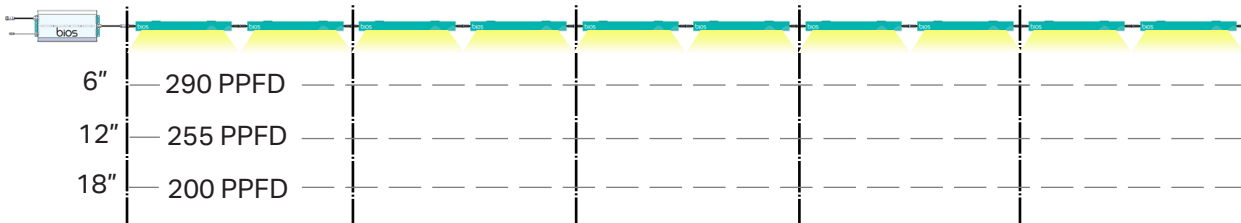

Icarus™ LLi

8 Units (4 - 4x4's)

FIXTURE WATTAGE	PPFD at 6"	PPFD at 12"	PPFD at 18"	Total Wattage	Kit Part Number
60	290	255	200	480	BPOLLi-000-KTL08C-1
75	360	310	250	600	BP-OLLi-000-KTL081-1
97	440	380	310	770	BP-OLLi-000-KTL083-1

8 Units (4 - 4x4's) 480W - 60W/Fixture

8 Units (4 - 4x4's) 600W - 75W/Fixture

8 Units (4 - 4x4's) 770W - 97.5 W/Fixture

10 Units (5 - 4x4's)

FIXTURE WATTAGE	PPFD at 6"	PPFD at 12"	PPFD at 18"	Total Wattage	Kit Part Number
60	290	255	200	600	BP-OLLi-000-KTL101-1
78	360	310	250	770	BP-OLLi-000-KTL103-1

10 Units (5 - 4x4's) 600W - 60W/Fixture

10 Units (5 - 4x4's) 770W - 78W/Fixture

12 Units (6 - 4x4's)

FIXTURE WATTAGE	PPFD at 6"	PPFD at 12"	PPFD at 18"	Total Wattage	Kit Part Number
65	290	255	200	770	BP-OLLi-000-KTL123-1