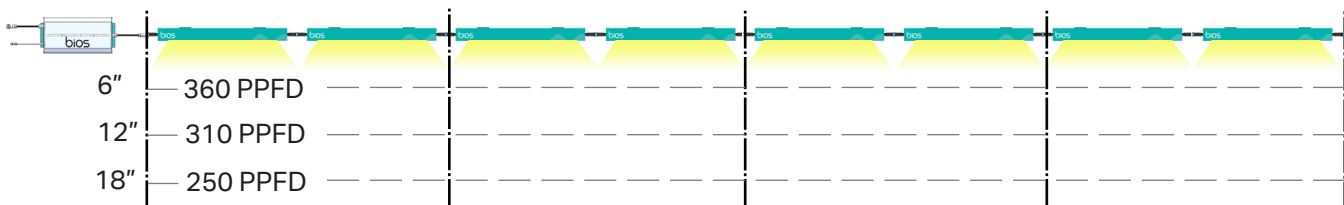

Icarus™ LLi

8 Units (4 - 4x4's)

FIXTURE WATTAGE	PPFD at 6"	PPFD at 12"	PPFD at 18"	Total Wattage	Kit Part Number
60	290	255	200	480	BPOLLi-000-KTL08C-1
75	360	310	250	600	BP-OLLi-000-KTL081-1
97	440	380	310	770	BP-OLLi-000-KTL083-1

8 Units (4 - 4x4's) 480W - 60W/Fixture

8 Units (4 - 4x4's) 600W - 75W/Fixture

8 Units (4 - 4x4's) 770W - 97.5 W/Fixture

10 Units (5 - 4x4's)

FIXTURE WATTAGE	PPFD at 6"	PPFD at 12"	PPFD at 18"	Total Wattage	Kit Part Number
60	290	255	200	600	BP-OLLi-000-KTL101-1
78	360	310	250	770	BP-OLLi-000-KTL103-1

10 Units (5 - 4x4's) 600W - 60W/Fixture

10 Units (5 - 4x4's) 770W - 78W/Fixture

12 Units (6 - 4x4's)

FIXTURE WATTAGE	PPFD at 6"	PPFD at 12"	PPFD at 18"	Total Wattage	Kit Part Number
65	290	255	200	770	BP-OLLi-000-KTL123-1

12 Units (6 - 4x4's) 770W - 65W/Fixture

For more helpful resources and videos please scan QR code or follow the following link: www.bioslighting.com/product/icarus-lli/