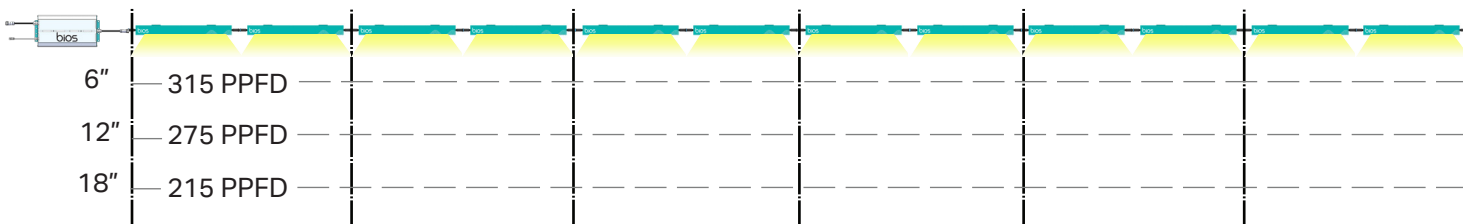

12 Units (6 - 4x4's) 770W - 65W/Fixture

For more helpful resources and videos please scan QR code or follow the following link: www.bioslighting.com/product/icarus-lli/