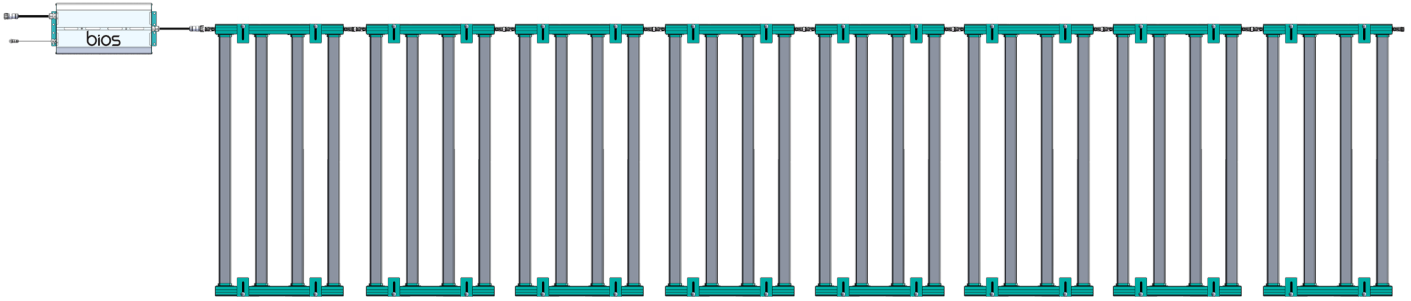

Icarus™ LLi

8 Units (4 - 4x4's)

FIXTURE WATTAGE	PPFD at 6"	PPFD at 12"	PPFD at 18"	Total Wattage	Kit Part Number
60	290	255	200	480	BPOLLi-000-KTL08C-1
75	360	310	250	600	BP-OLLi-000-KTL081-1
97	440	380	310	770	BP-OLLi-000-KTL083-1

8 Units (4 - 4x4's) 480W - 60W/Fixture

8 Units (4 - 4x4's) 600W - 75W/Fixture

8 Units (4 - 4x4's) 770W - 97.5 W/Fixture

10 Units (5 - 4x4's)

FIXTURE WATTAGE	PPFD at 6"	PPFD at 12"	PPFD at 18"	Total Wattage	Kit Part Number
60	290	255	200	600	BP-OLLi-000-KTL101-1
78	360	310	250	770	BP-OLLi-000-KTL103-1

10 Units (5 - 4x4's) 600W - 60W/Fixture

10 Units (5 - 4x4's) 770W - 78W/Fixture

12 Units (6 - 4x4's)

FIXTURE WATTAGE	PPFD at 6"	PPFD at 12"	PPFD at 18"	Total Wattage	Kit Part Number
65	290	255	200	770	BP-OLLi-000-KTL123-1