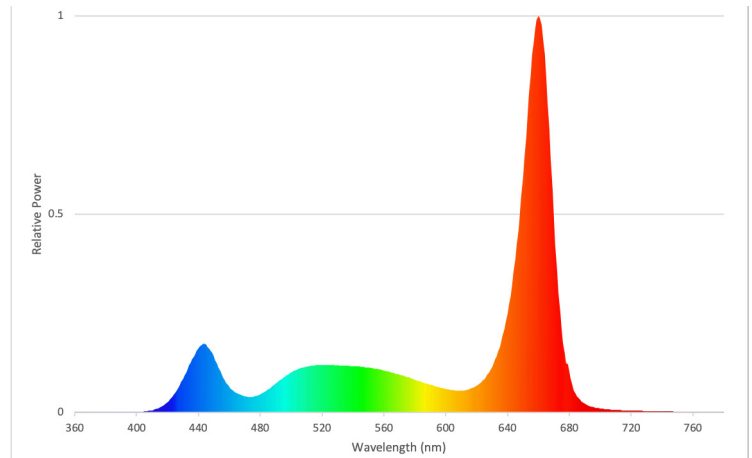

bios

Icarus™ Ti3

SPECTRALLY OPTIMIZED
EASY-TO-INSTALL
ENERGY EFFICIENT

Greenhouse - Top Light Applications 715W

Exceptional PAR Output and PAR Efficacy

BIOS Icarus Ti3 LED grow lights offer maximum light output in a minimal footprint and durable form factor to boost crop production for greenhouse or indoor top light growing environments.

Scientifically Engineered Spectrum Maximizes Photosynthesis and Growth

Performance Summary

- + Fixture Wattage: 715Watts @ 277VAC
- + Voltage: 100-305VAC, 305-580VAC
- + Photosynthetic Photon Flux: 2,150 $\mu\text{mol/s}$
- + PAR Photon Efficacy ($\mu\text{mol PAR/J}$): 3.0 $\mu\text{mol/J}$
- + Ingress Protection: IP66
- + Warranty: 5 Year Limited

Fixture Specifications

APPLICATIONS	Greenhouse Supplemental Lighting Indoor Top Light	CERTIFICATIONS	UL8800, RoHS, FCC, DLC
INPUT VOLTAGE	100-305VAC, 305-580VAC	FIXTURE WATTAGE	715W
FIXTURE SIZE / WEIGHT US	44.25"L x 4.88"W x 6.75"H 23 lbs	POWER FACTOR	≥ 95%
FIXTURE SIZE / WEIGHT M	112.4 cm L x 12.4 cm W x 17.1 cm H 10.4 kg	PPF	2,150µmol/s
POWER SUPPLY WEIGHT US	11.02"L x 5.67"W x 1.91"H 8.6lbs	PAR EFFICACY	3.0 µmol/J
POWER SUPPLY WEIGHT M	28.0 cm L x 14.4 cm W x 44.9 cm H 3.9kg	THERMAL MNGMT	Passive heat pipe thermal mngmt
DIMMING SOURCE CURRENT	300 uA (typical)	WARRANTY	5 Year Standard Limited
DIMMING PROTOCOL	0-10V I Dims to Off Linearly	LIGHT DISTRIBUTION	115 °
HOUSING AND FINISH	Anodized clear	AMBIENT TEMP. RANGE	41°F-104°F (5°C-40°C)
MOUNTING TECHNIQUE	Y-ft Gripple Hangers, Unistrut Hanger	INGRESS PROTECTION	IP66
MOUNTING HEIGHT	36"-96" Above Plant Canopy	PROJECTED LIFETIME	L90: > 100,000 hrs
SPECTRUM	Maximum Efficiency White Light Spectrum		