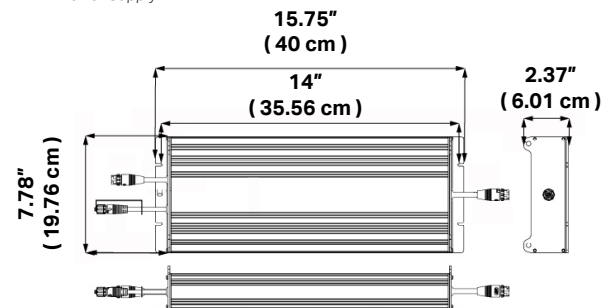

Scientifically Engineered Spectrum Maximizes Photosynthesis and Growth

Performance Summary

- + Fixture Wattage: 715Watts @ 277VAC
- + Voltage: 100-305VAC, 305-580VAC
- + Photosynthetic Photon Flux: 2,150 $\mu\text{mol/s}$
- + PAR Photon Efficacy ($\mu\text{mol PAR/J}$): 3.0 $\mu\text{mol/J}$
- + Ingress Protection: IP66
- + Warranty: 5 Year Limited

Fixture Specifications

APPLICATIONS	Greenhouse Supplemental Lighting Indoor Top Light	CERTIFICATIONS	UL8800, RoHS, FCC, DLC
INPUT VOLTAGE	100-305VAC, 305-580VAC	FIXTURE WATTAGE	715W
FIXTURE SIZE / WEIGHT US	44.25"L x 4.88"W x 6.75"H 23 lbs	POWER FACTOR	≥ 95%
FIXTURE SIZE / WEIGHT M	112.4 cm L x 12.4 cm W x 17.1 cm H 10.4 kg	PPF	2,150µmol/s
POWER SUPPLY WEIGHT US	11.02"L x 5.67"W x 1.91"H 8.6lbs	PAR EFFICACY	3.0 µmol/J
POWER SUPPLY WEIGHT M	28.0 cm L x 14.4 cm W x 44.9 cm H 3.9kg	THERMAL MNGMT	Passive heat pipe thermal mngmt
DIMMING SOURCE CURRENT	300 uA (typical)	WARRANTY	5 Year Standard Limited
DIMMING PROTOCOL	0-10V I Dims to Off Linearly	LIGHT DISTRIBUTION	115 °
HOUSING AND FINISH	Anodized clear	AMBIENT TEMP. RANGE	41°F-104°F (5°C-40°C)
MOUNTING TECHNIQUE	Y-ft Gripple Hangers, Unistrut Hanger	INGRESS PROTECTION	IP66
MOUNTING HEIGHT	36"-96" Above Plant Canopy	PROJECTED LIFETIME	L90: > 100,000 hrs
SPECTRUM	Maximum Efficiency White Light Spectrum		

Product Dimensions

Fixture

Power Supply

Cables